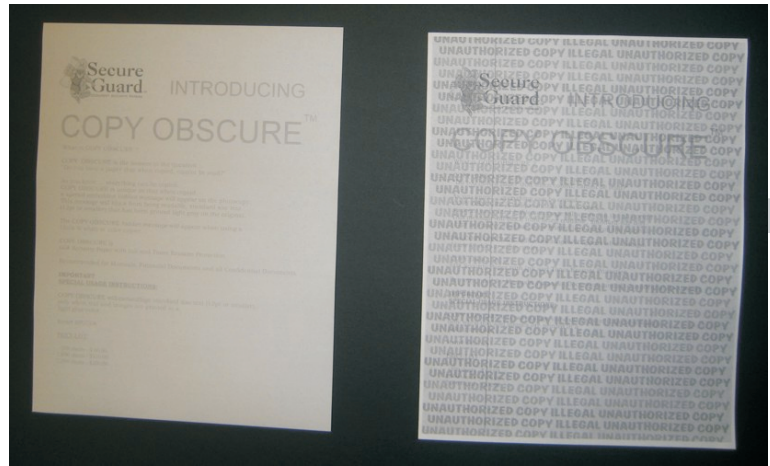

COPY OBSCURE

As you know ... everything can be copied. COPY OBSCURE is unique in that when copied, a special embedded hidden message will appear on the photocopy. When standard size text (12pt or smaller) is printed in light gray on the original, this hidden message will obscure the text on the photocopy.

COPY OBSCURE is 60# Security Paper with Ink and Toner Erasure Protection

IMPORTANT
SPECIAL USAGE INSTRUCTIONS:

COPY OBSCURE will camouflage standard size text (12pt or smaller), only when text and images are printed in a light gray color.

Recommended for Booklets, Manuals, Financial Reports and all Confidential Documents

The COPY OBSCURE *hidden message* will appear when using most black & white or color copiers.

COPY OBSCURE ~ ITEM# SP5768
Made in the USA